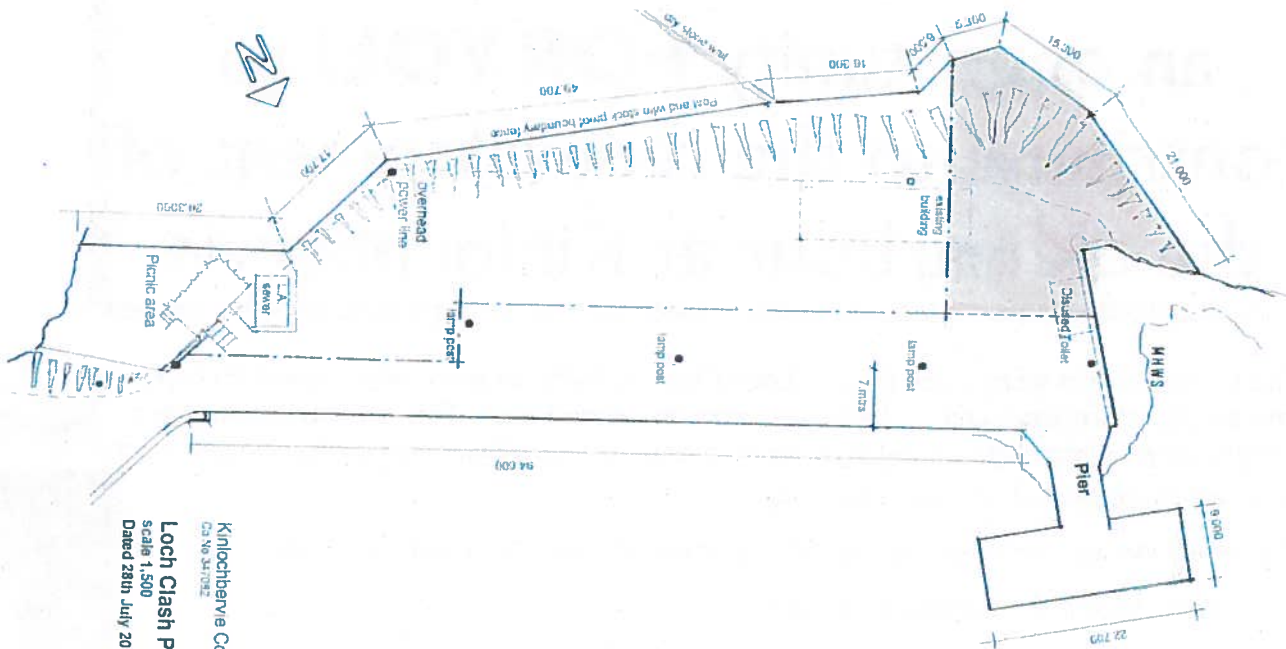

If you need more information please contact Fiona on 01971 521088 or 07599 108023.

Kinlochhevie Community Company
 OS No. S4702E
Loch Clash Project
 scale 1:500
 Dated 28th July 2011